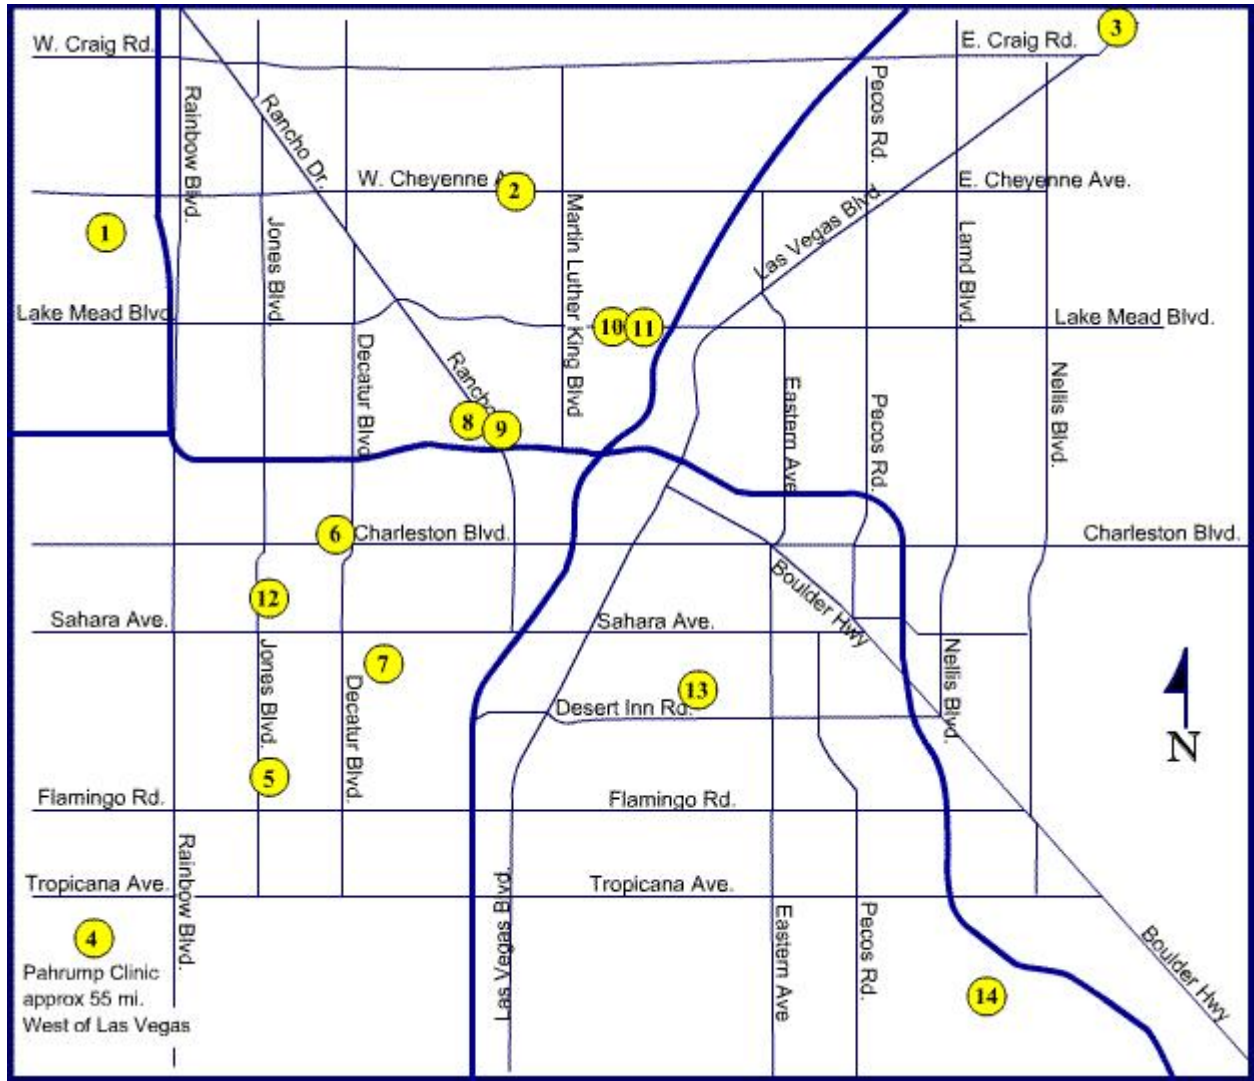

# VA Southern Nevada Healthcare System

## Las Vegas Vicinity Map

### Map Key

Arville House #7

MASH #11

Southwest Clinic #5

Business Center #2

MOFH #3

VBA #6

Central Clinic #9

North Clinic #10

Vet's Center #12

East Clinic #13

Northwest Clinic #1

West Clinic #8

Henderson Clinic #14

Pahrump Clinic #4

Underlined locations have pharmacies